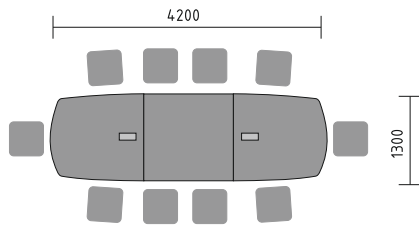

# YAN\_CONFERENCE

In every company there is a need for a meeting space where business dialogue can be conducted. YAN offers a wide range of conference and meeting tables covering different styles to blend in with the rest of the office design.

- BUN24S** TABLE 1300/1400/740
- BUN24L** TABLE 1300/1400/740
- M04** MEDIABOX 4X230V; 2XRJ45; 1XUSB
- BUN24P** TABLE 1300/1400/740
- M04** MEDIABOX 4X230V; 2XRJ45; 1XUSB
- IA3P06** X 2 SLIDING DOOR STORAGE 1200/432/1129
- HPR2** X 2 HANDLES PRO 160/110/20
- SNL16** SUNBEAN LAMP Ø1440/410
- GAYA** X 8 CHAIR 660/510/825